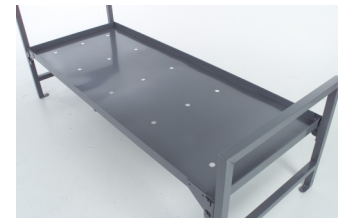

**JS-712: Master Brute
Bed**