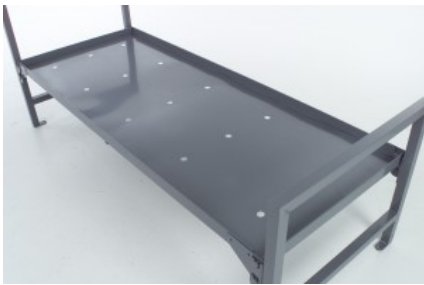

Jess Steel

- Made in the USA from recycled steel
- Durable powder coat for added durability
- Low Maintenance
- Long Lasting
- Customizable to meet your needs, space, and environment