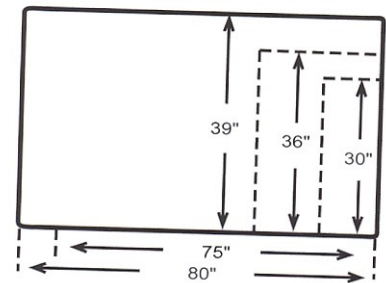

Available Measurements

**JC-110: Under Bed Storage Unit**

- ◇ Each drawer opens independently
- ◇ Fits under all Jess Crate bed frames
- ◇ Stackable
- ◇ Outside Dimensions: 75"W x 21"L x 9"H

**JC-112: Under Bed Rolling Storage Unit**